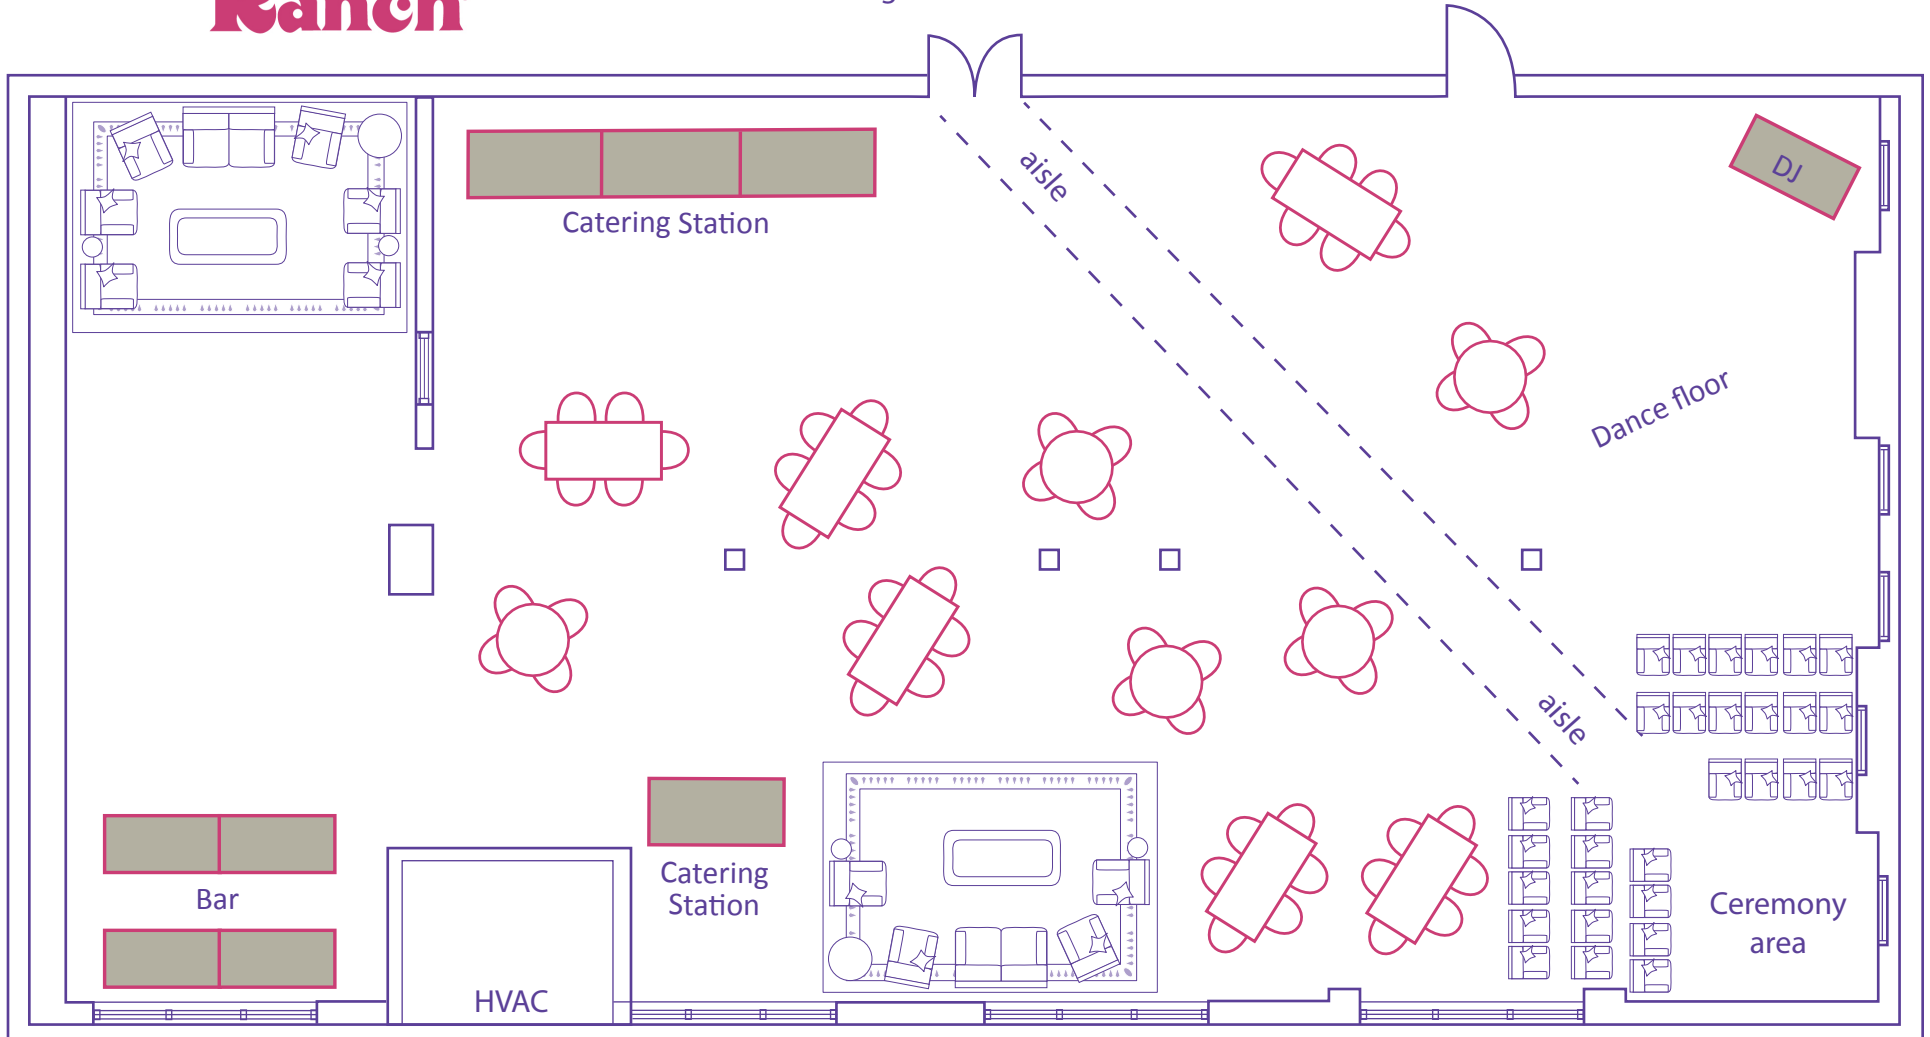

Sample Floor Plan
Polka Room
Ceremony & Reception Room

Capacity: 150 guests
Buffet style catering service
Tables are vintage kitchen table and chair sets

Ceremony area uses reception seating, tables in aisle space are staged on dance floor
Tables are moved by Catalyst Ranch staff at conclusion of ceremony